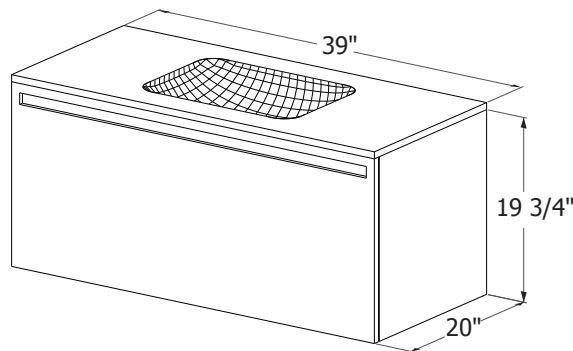

Finishes and colors

- oak - natural / wenge / white / black
  stone harbour grey / coffee bean / smoked
- walnut - natural / natural no calico / chocolate
- premium - eucalyptus / mozambique
- oak plank effect - mocha / charcoal
- matte lacquer - white / black / stone harbour grey