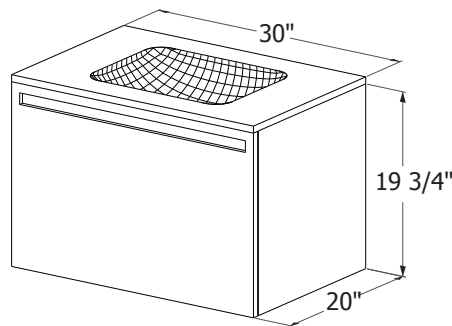

Finishes and colors

- oak - natural / wenge / white / black
  stone harbour grey / coffee bean / smoked
- walnut - natural / natural no calico / chocolate
- premium - eucalyptus / mozambique
- oak plank effect - mocha / charcoal
- matte lacquer - white / black / stone harbour grey