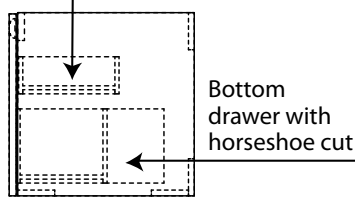

Inner pull-out drawer

Internal side view