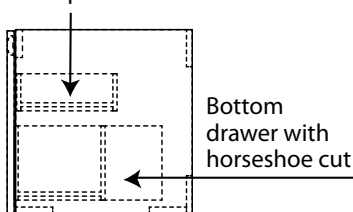

Inner pull-out drawer

Internal side view