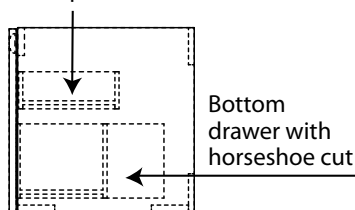

Inner pull-out drawer