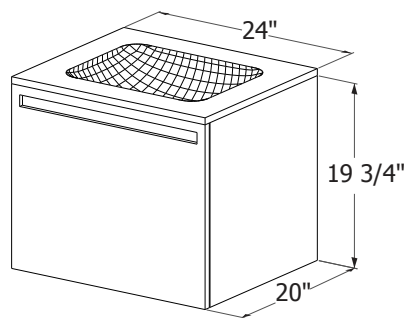

# Element Raffiné

Wall-mounted vanity series **ELR 24WM** – 24" length

inch 20 depth x 24 length x 19 ¾ mm 508 x 610 x 502

## Features

- All natural wood veneer
- AWI rated level 5 marine grade finish for moisture resistance and durability (industry's highest finishing class)
- Integrated hand pull and finished interior drawers (Fig. 1)
- Inner pull-out drawer included on all models (Fig. 2)
- Bottom drawer with horse shoe cut drawer for additional storage space
- Special wall preparation recommendations the distance between studs should not exceed 16". Each stud should be reinforced vertically by 2"x 3" wooden studs and horizontally with 2"x 6" wooden studs at a height of 30" all along the width of the vanity.

# Element Raffiné

Wall-mounted vanity series **ELR 30WM** – 30" length

inch 20 depth x 30 length x 19 3/4 height mm 508 x 762 x 502

# Element Raffiné

Wall-mounted vanity series **ELR 72WM** – 72" length

inch 20 depth x 72 length x 19 3/4 height mm 508 x 1829 x 502