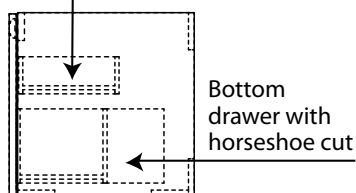

Inner pull-out drawer

Internal side view