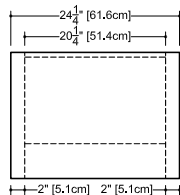

## Vanity Z 118 – no drawer – 18” depth

length - inch 24 - 30 - 36 - 42 - 48 - 54 - 60 - 66 - 72  
 length - cm 61 - 76 - 91 - 107 - 122 - 137 - 152 - 167 - 183

plan view

front view

side view

WETSTYLE cannot be held responsible for any technical errors and reserves the right to make revisions without notice.

Approximate measurement.  
 The manufacturer accepts 1/4" (6.35mm) variance.

www.WETSTYLE.COM - Montreal - Canada  
 Tel. 1 888.536.9001 - service@wetstyle.com