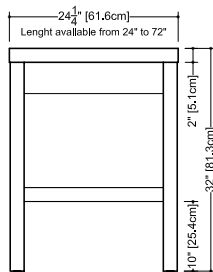

## Vanity Z 118 – no drawer – 18” depth

length - inch 24 - 30 - 36 - 42 - 48 - 54 - 60 - 66 - 72  
 length - cm 61 - 76 - 91 - 107 - 122 - 137 - 152 - 167 - 183

plan view

front view

side view

WETSTYLE cannot be held responsible for any technical errors and reserves the right to make revisions without notice.

Approximate measurement.  
 The manufacturer accepts 1/4" (6.35mm) variance.

www.WETSTYLE.COM - Montreal - Canada  
 Tel. 1 888.536.9001 - service@wetstyle.com