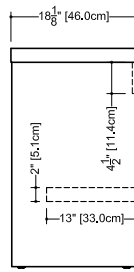

## Vanity Z 118 – no drawer – 18” depth

length - inch 24 - 30 - 36 - 42 - 48 - 54 - 60 - 66 - 72  
 length - cm 61 - 76 - 91 - 107 - 122 - 137 - 152 - 167 - 183

plan view

front view

side view

WETSTYLE cannot be held responsible for any technical errors and reserves the right to make revisions without notice.

Approximate measurement.  
 The manufacturer accepts 1/4" (6.35mm) variance.

www.WETSTYLE.COM - Montreal - Canada  
 Tel. 1 888.536.9001 - service@wetstyle.com