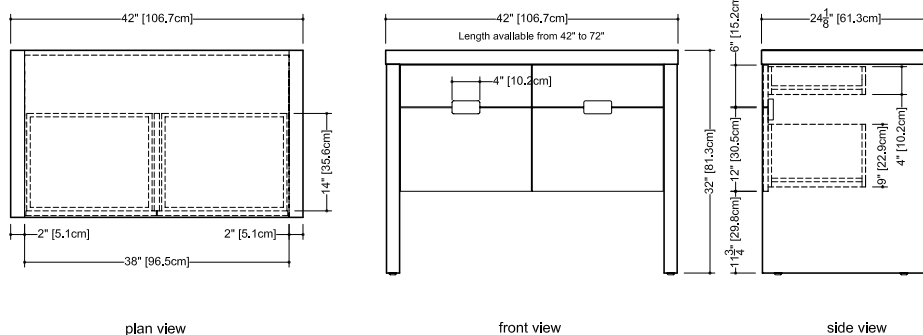

Furniture

Vanity F 124 – 2 drawers – 24” length

length - inch 24¼ - 30 - 36¼ length - cm 61.6 - 76 - 92

finishes and colors

oak

natural
wenge
white
black
stone harbour grey
coffee bean
smoked

walnut

natural
natural no calico
chocolate

For lavatory combinations
 match only with rear drain vessel sink

WETSTYLE cannot be held responsible for any technical errors and reserves the right to make revisions without notice.

Approximate measurement.
 The manufacturer accepts ¼" (6.35mm) variance.

www.WETSTYLE.COM - Montreal - Canada
Tel. 1 888.536.9001 - service@wetstyle.com

Furniture

Vanity F 124 – 4 drawers – 24” length

length - inch 42 - 48¼ - 54 - 60¼ - 66 - 72
 length - cm 107 - 122.6 - 137 - 153 - 167 - 183