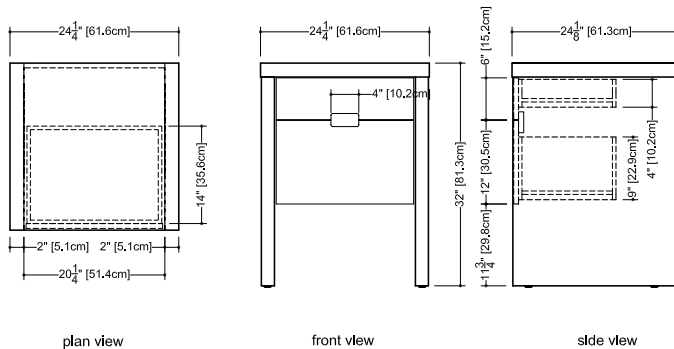

Furniture

Vanity F 124 – 2 drawers – 24” length

length - inch 24¼ - 30 - 36¼ length - cm 61.6 - 76 - 92

finishes and colors

oak

natural
wenge
white
black
stone harbour grey
coffee bean
smoked

walnut

natural
natural no calico
chocolate

For lavatory combinations
 match only with rear drain vessel sink

WETSTYLE cannot be held responsible for any technical errors and reserves the right to make revisions without notice.

Approximate measurement.
 The manufacturer accepts ¼" (6.35mm) variance.

www.WETSTYLE.COM - Montreal - Canada
Tel. 1 888.536.9001 - service@wetstyle.com

Furniture

Vanity F 124 – 4 drawers – 24” length

length - inch 42 - 48¼ - 54 - 60¼ - 66 - 72
 length - cm 107 - 122.6 - 137 - 153 - 167 - 183