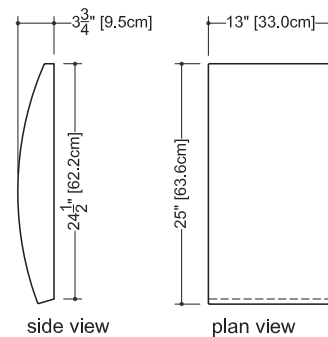

■ **Color**

Black (HBR-25-2) or
White (HBR-25-5)

The following configuration is part of the Quick Ship Program*:

HBR-25-2 (Black), HBR-25-5 (White)

*Contact a local authorized dealer for more details.

WETSTYLE cannot be held responsible for any technical errors and reserves the right to make revisions without notice.

Approximate measurement
The manufacturer accept 1/4" (6.35mm) variance.

WETSTYLE.CA — Montreal, Canada
T. 1 888 536.9001 — F. 450 536.0202