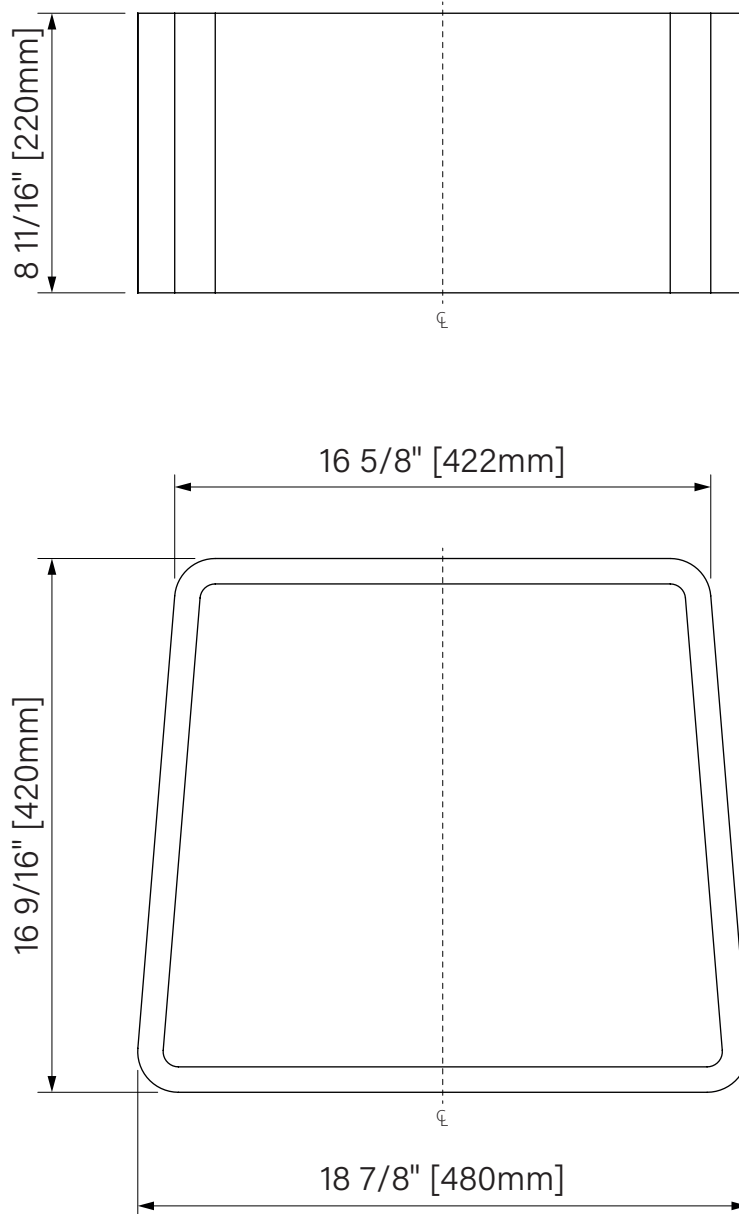

# Bench / Banc

Accessory

Matte white solid surface  
18 7/8" x 16 9/16" x 8 11/16"  
480mm x 420mm x 220mm

Accessoire

Surface solide blanc mat  
18 7/8" x 16 9/16" x 8 11/16"  
480mm x 420mm x 220mm

The dimensions are subject to manufacturer's tolerance and may change without notice.

Les dimensions sont soumises à des tolérances de fabrication et peuvent changer sans préavis.

**Slik**  
PORTFOLIO