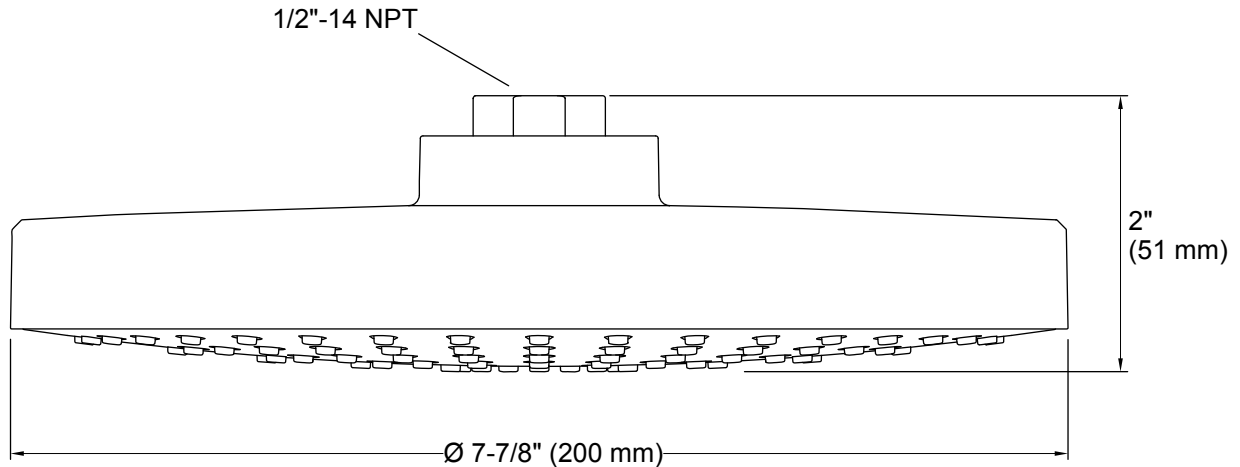

Features

- Spray performance delivers a "drenching" rain experience.
- Angled nozzles provide a full coverage spray.
- Adjustable swivel ball joint allows for precise spray adjustment.
- MasterClean™ sprayface resists hard water buildup and is easy to clean.
- Complements the Awaken® line.
- 2.0 gpm (7.6 lpm) flow rate.

Material

- KOHLER finishes resist corrosion and tarnishing.

Installation

- Installs as a ceiling or wall mount application.
- 1/2" NPT connection.
- Shower arm and flange sold separately.

Codes/Standards

ASME A112.18.1/CSA B125.1
DOE - Energy Policy Act 1992
EPA WaterSense®

Technical Information

All product dimensions are nominal.

Showerhead/Body Spray:

Rated maximum flow: 2 gal/min (7.6 l/min)

Pressure: 45 psi (3.1 bar)

Notes

Install this product according to the installation instructions.