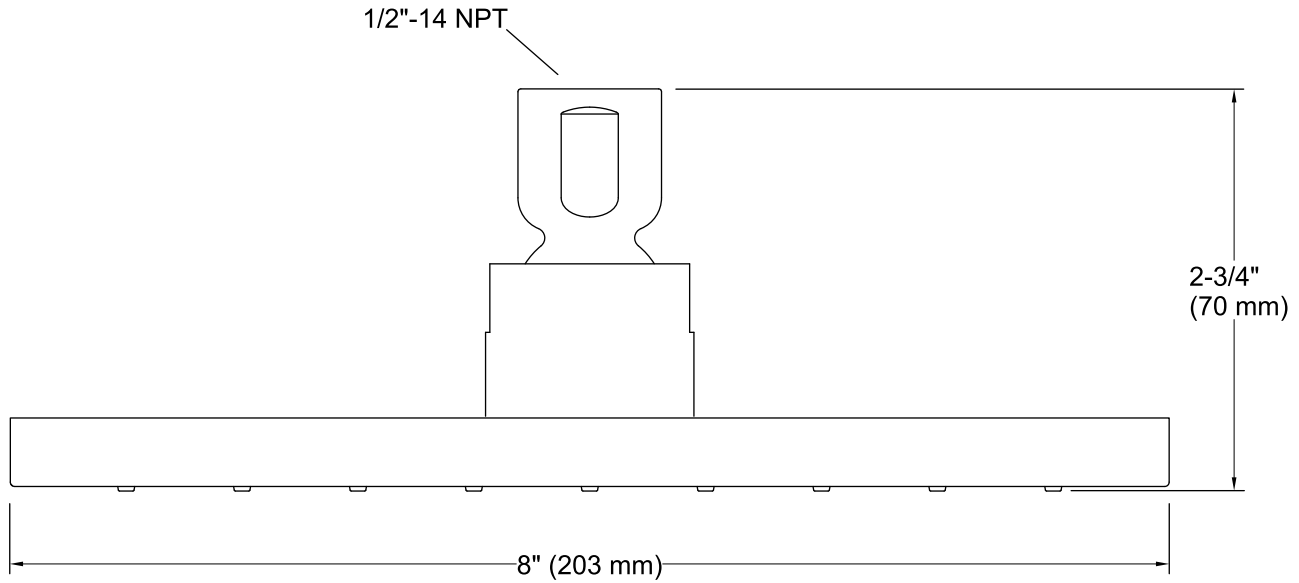

Material

- Solid brass construction.

Installation

- 1/2" - 14 NPT connection.

Codes/Standards

ASME A112.18.1/CSA B125.1
DOE - Energy Policy Act 1992

KOHLER® Faucet Lifetime Limited Warranty

See website for detailed warranty information.

Technical Information

All product dimensions are nominal.

Showerhead/Body Spray:

Rated maximum flow: 2.5 gal/min (9.5 l/min)

Notes

Install this product according to the installation guide.