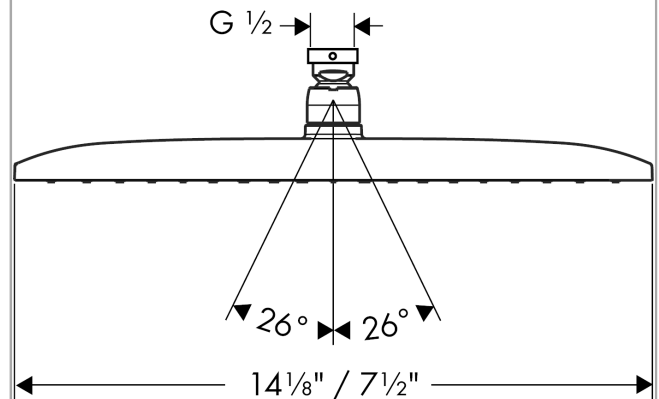

Raindance E

Showerhead 360 1-Jet, 2.5 GPM

Finishes : **brushed nickel** Part no. : **27381821**

Description

Features

- 163 no-clog spray channels
- Spray modes: RainAir
- Flow: 2.5 GPM (9.5 L/Min)
- Fully-finished matching spray face

Item details

List Price \$ 1,162.00

Technology

Compliance

Product image

Scale drawing

Raindance E

Showerhead 360 1-Jet, 2.5 GPM

Finishes : **brushed nickel** Part no. : **27381821**

Exploded drawing

Year of production: >06/10

Raindance E

Showerhead 360 1-Jet, 2.5 GPM

Finishes : **brushed nickel** Part no. : **27381821**

Spare parts list