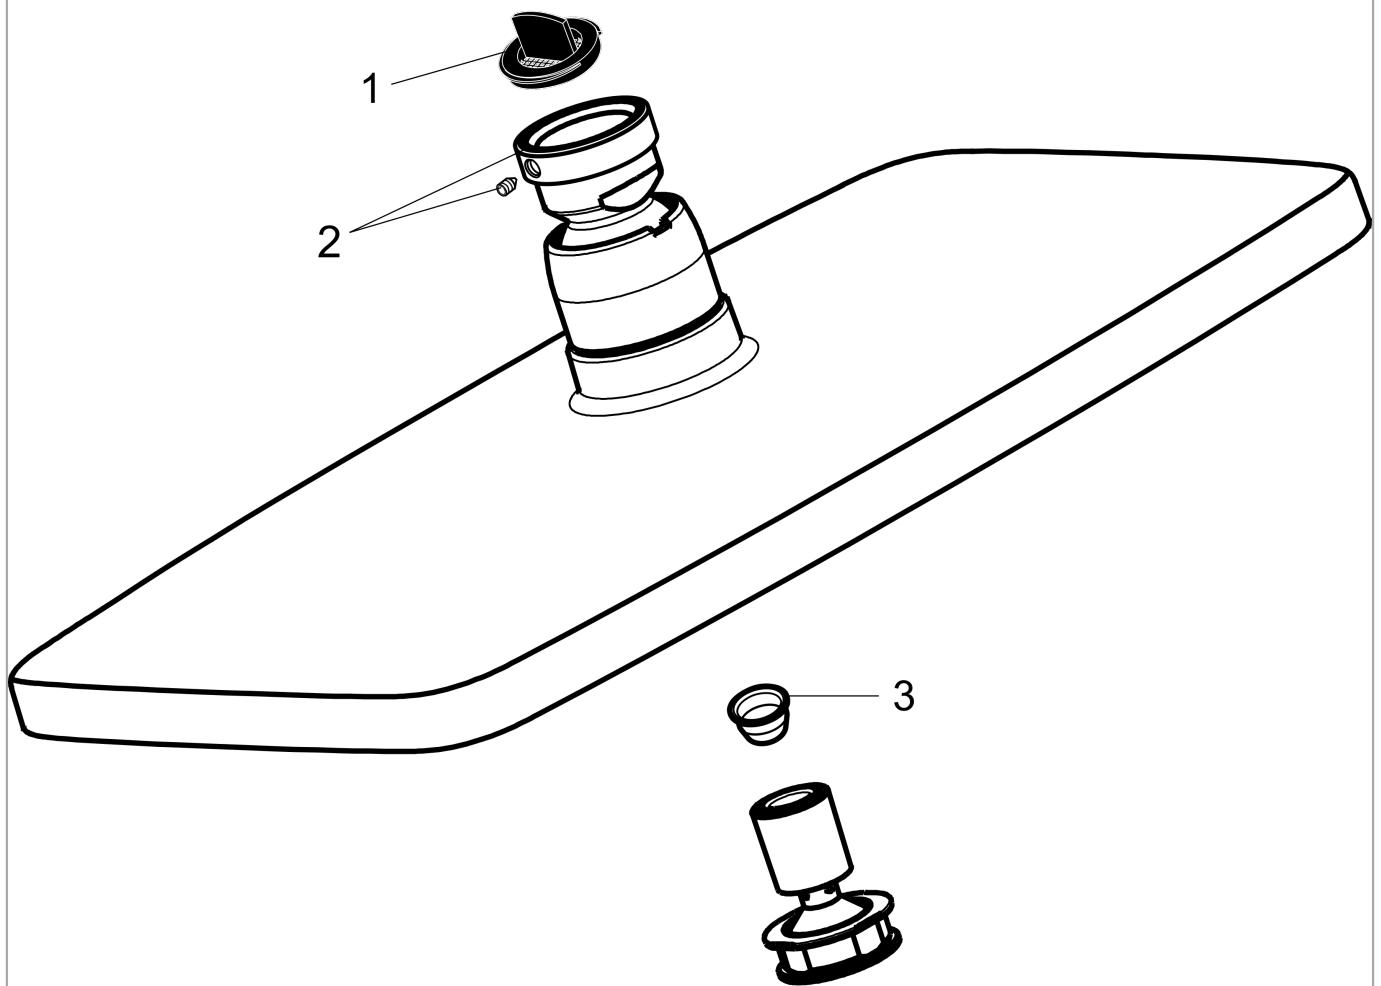

Raindance E

Showerhead 360 1-Jet, 2.5 GPM

Finishes : **brushed nickel** Part no. : **27381821**

Description

Features

- 163 no-clog spray channels
- Spray modes: RainAir
- Flow: 2.5 GPM (9.5 L/Min)
- Fully-finished matching spray face

Item details

List Price \$ 1,162.00

Technology

Compliance

Product image

Scale drawing

Raindance E

Showerhead 360 1-Jet, 2.5 GPM

Finishes : **brushed nickel** Part no. : **27381821**

Exploded drawing

Year of production: >06/10

Raindance E

Showerhead 360 1-Jet, 2.5 GPM

Finishes : **brushed nickel** Part no. : **27381821**

Spare parts list