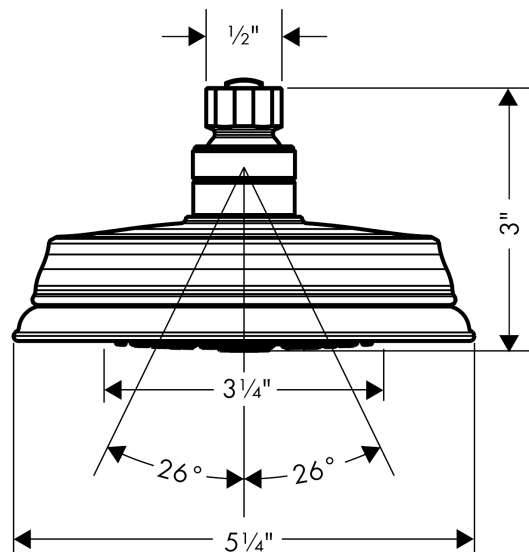

**Croma 100 Classic  
Showerhead 3-Jet, 2.0 GPM**

Finishes : **rubbed bronze** Part no. : **04333920**

**Description**

**Features**

- 75 no-clog spray channels
- Spray modes: Full, Pulsating Massage, Intense Turbo
- Flow: 2.0 GPM (7.6 L/Min)

**Item details**

List Price \$ 140.00

**Technology**

**Compliance**

**Product image**

**Scale drawing**

**Croma 100 Classic**  
**Showerhead 3-Jet, 2.0 GPM**

Finishes : **rubbed bronze**    Part no. : **04333920**

**Exploded drawing**

Year of production: >12/17